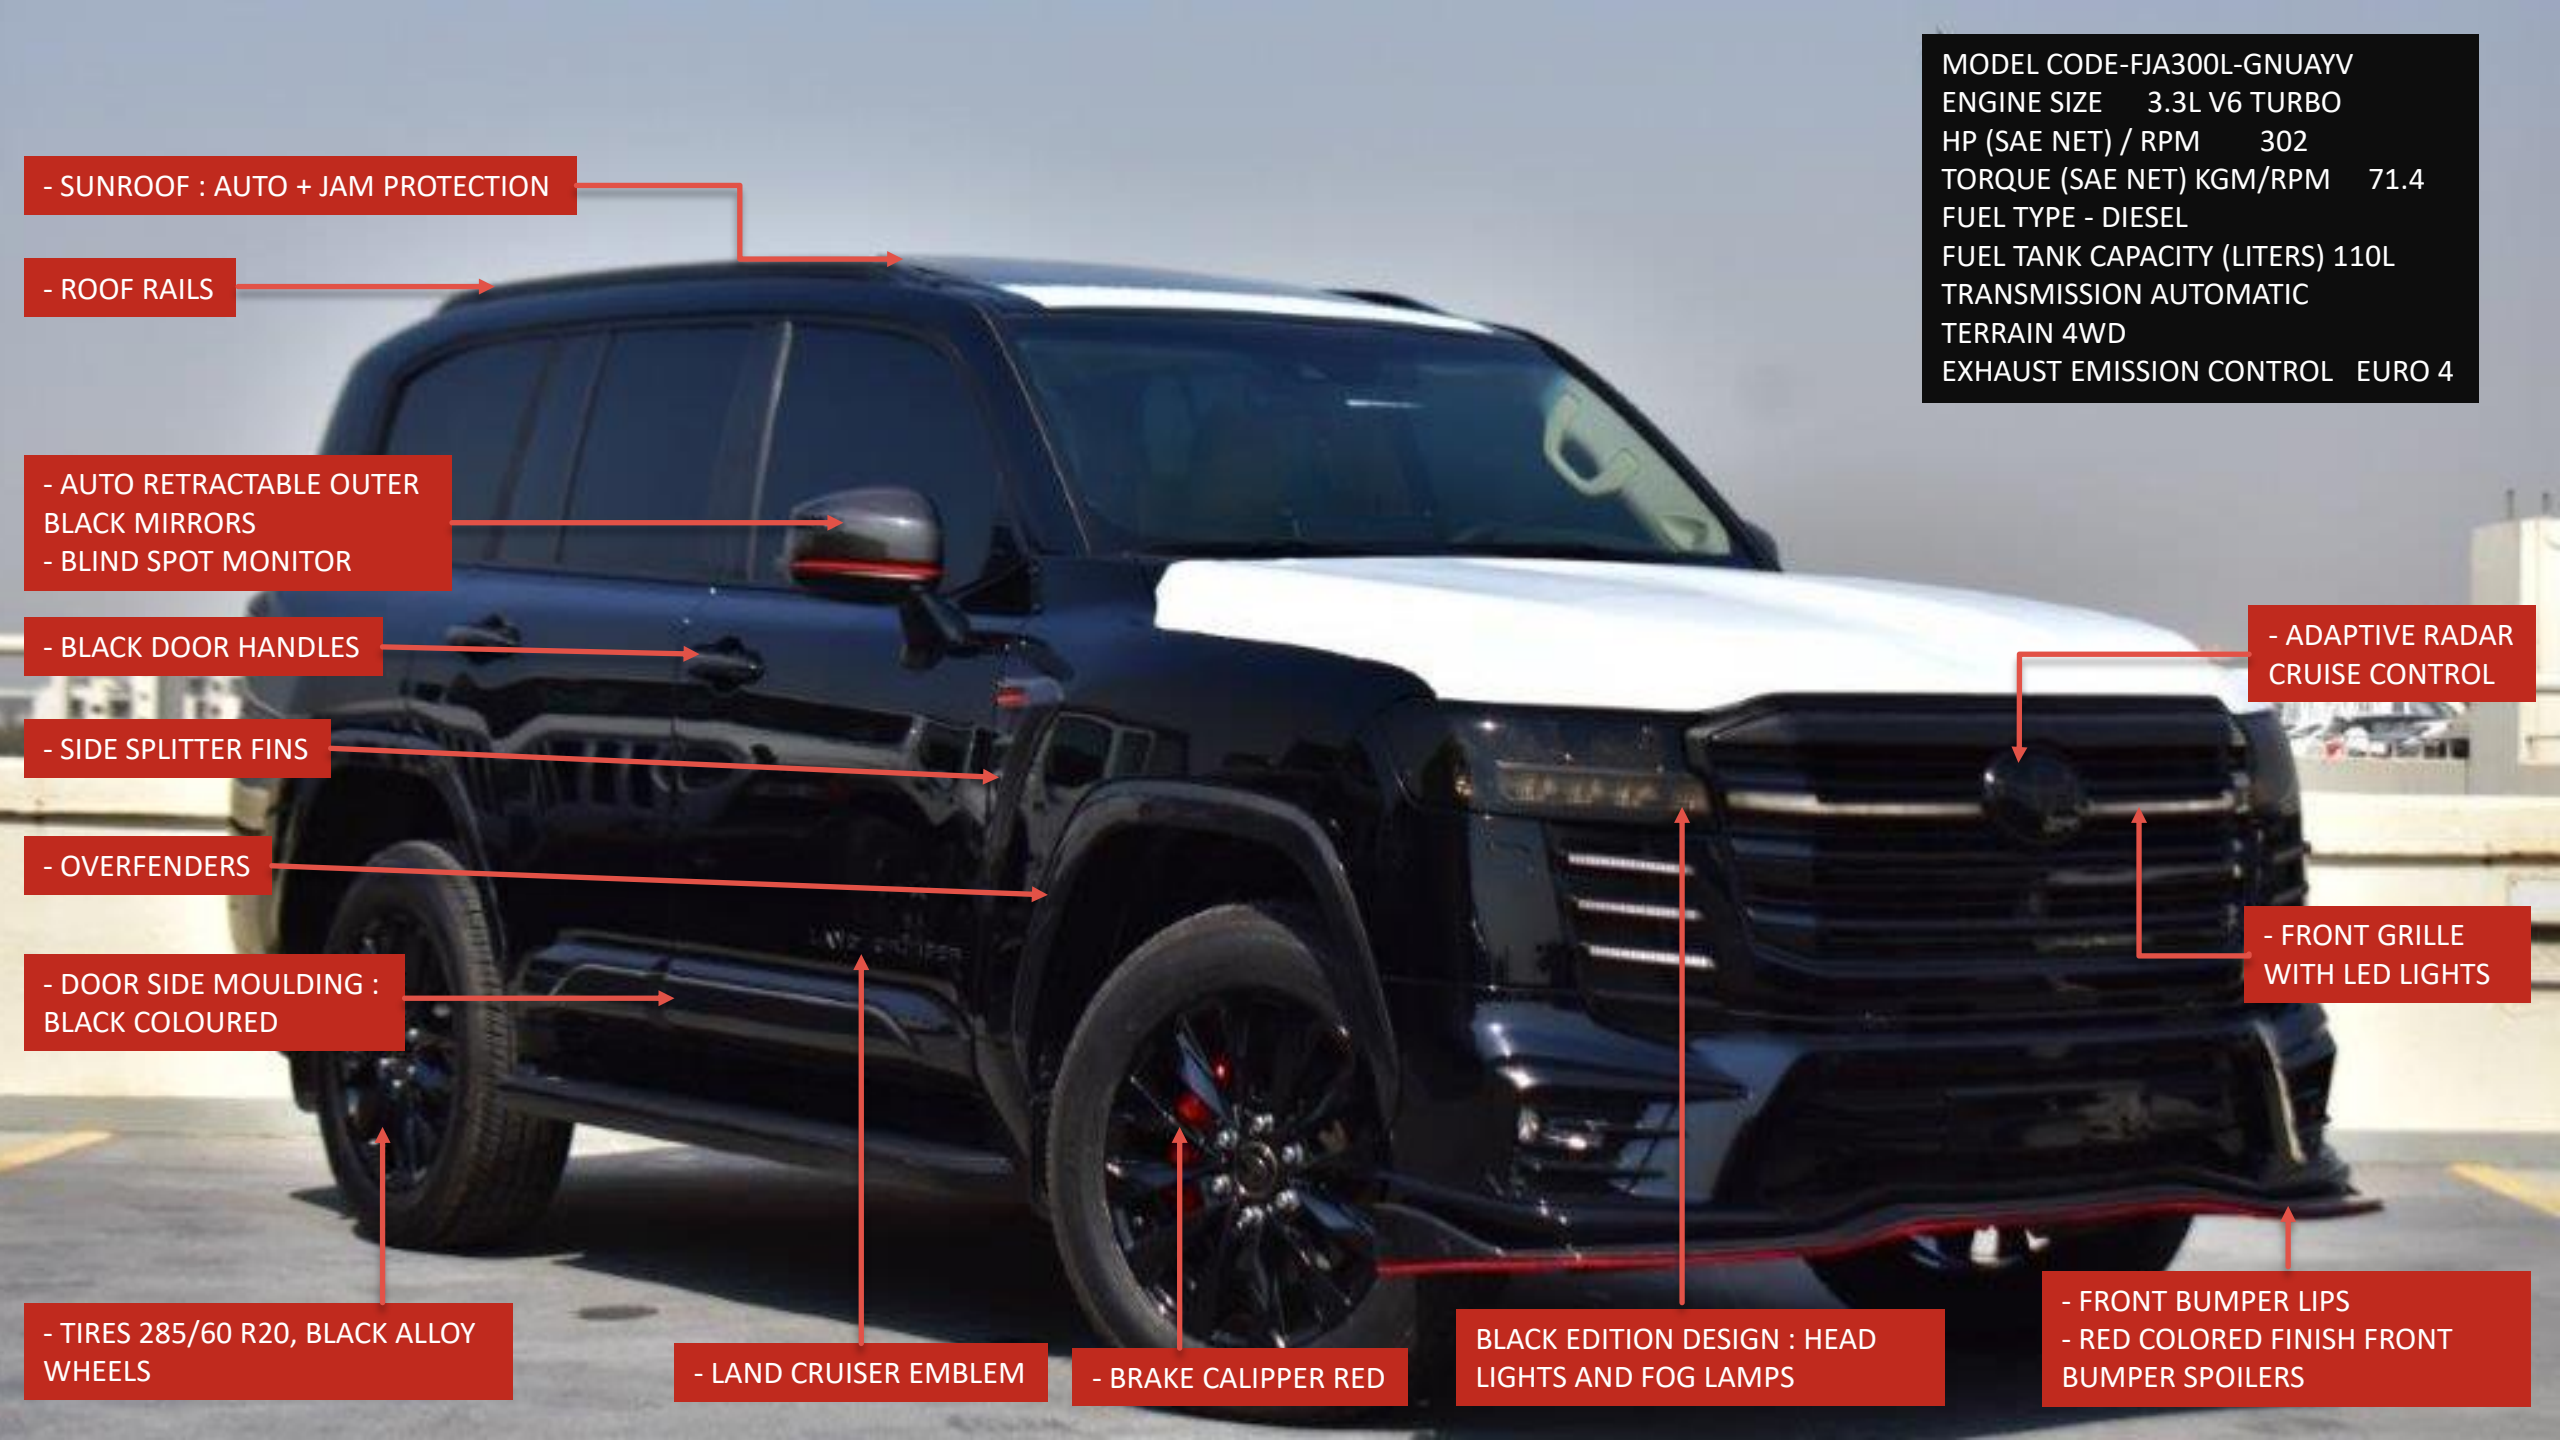

TOYOTA
LAND CRUISER 300
V6 3.3L DIESEL AT

GXR BLACK EDITION

MODEL CODE-FJA300L-GNUAYV
ENGINE SIZE 3.3L V6 TURBO
HP (SAE NET) / RPM 302
TORQUE (SAE NET) KGM/RPM 71.4
FUEL TYPE - DIESEL
FUEL TANK CAPACITY (LITERS) 110L
TRANSMISSION AUTOMATIC
TERRAIN 4WD
EXHAUST EMISSION CONTROL EURO 4

- SUNROOF : AUTO + JAM PROTECTION

- ROOF RAILS

- AUTO RETRACTABLE OUTER
BLACK MIRRORS
- BLIND SPOT MONITOR

- BLACK DOOR HANDLES

- SIDE SPLITTER FINS

- OVERFENDERS

- DOOR SIDE MOULDING :
BLACK COLOURED

- TIRES 285/60 R20, BLACK ALLOY
WHEELS

- LAND CRUISER EMBLEM

- BRAKE CALIPPER RED

BLACK EDITION DESIGN : HEAD
LIGHTS AND FOG LAMPS

- ADAPTIVE RADAR
CRUISE CONTROL

- FRONT GRILLE
WITH LED LIGHTS

- FRONT BUMPER LIPS
- RED COLOURED FINISH FRONT
BUMPER SPOILERS

BLACK EDITION FEATURES:

FRONT AND REAR BUMPER LIPS

RED COLORED FINISH FRONT / REAR BUMPER SPOILERS

RED COLORED ACCENT ON DOOR MIRRORS

FRONT GRILLE

OVERFENDERS

OUTSIDE REAR VIEW MIRROR

SIDE SPLITTER FINS